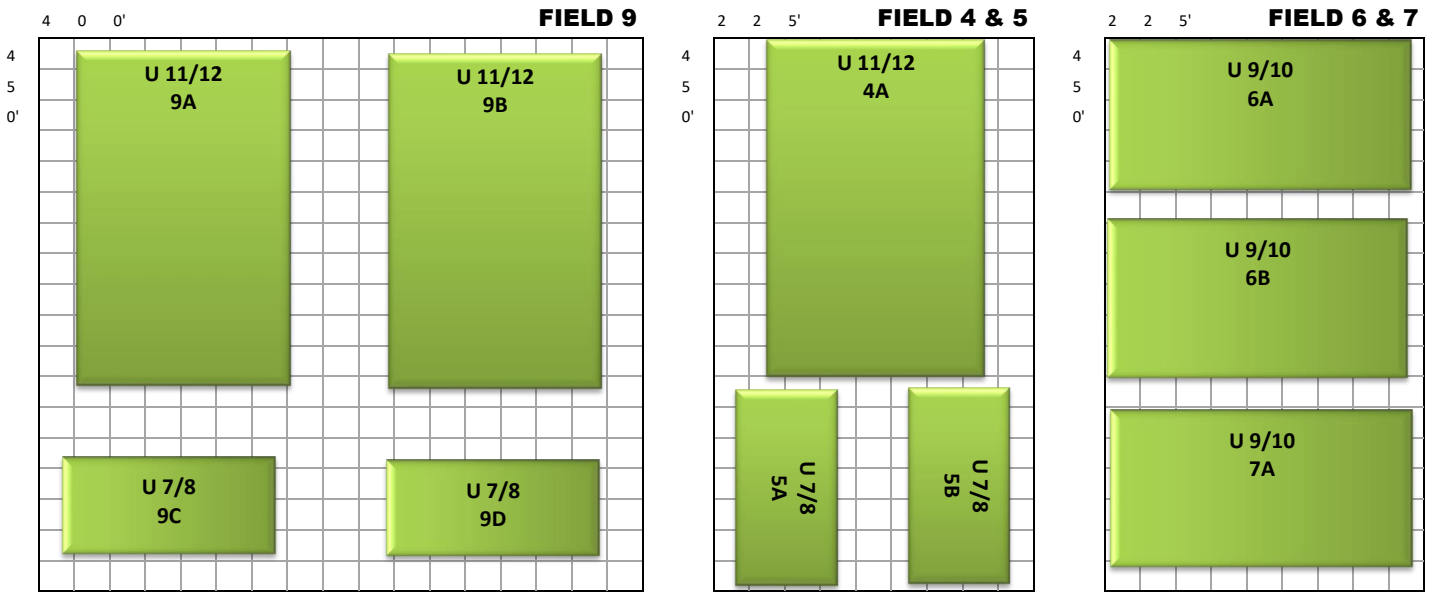

SOCCER PARK LAYOUT - Spring 2022

April 23 - June 5

WEST HAMILTON AVENUE

TRAIL / PATH

RESTROOMS
& CONCESSIONS

Indoor Sports Center

SHELTER

PARKING LOT FOR SHELTER
NO SOCCER PARKING

PLAY AREA

SCALE

☐ = 25'

- 4 - U6
- 4 - U8
- 4 - U10
- 4 - U12
- 2 - U14