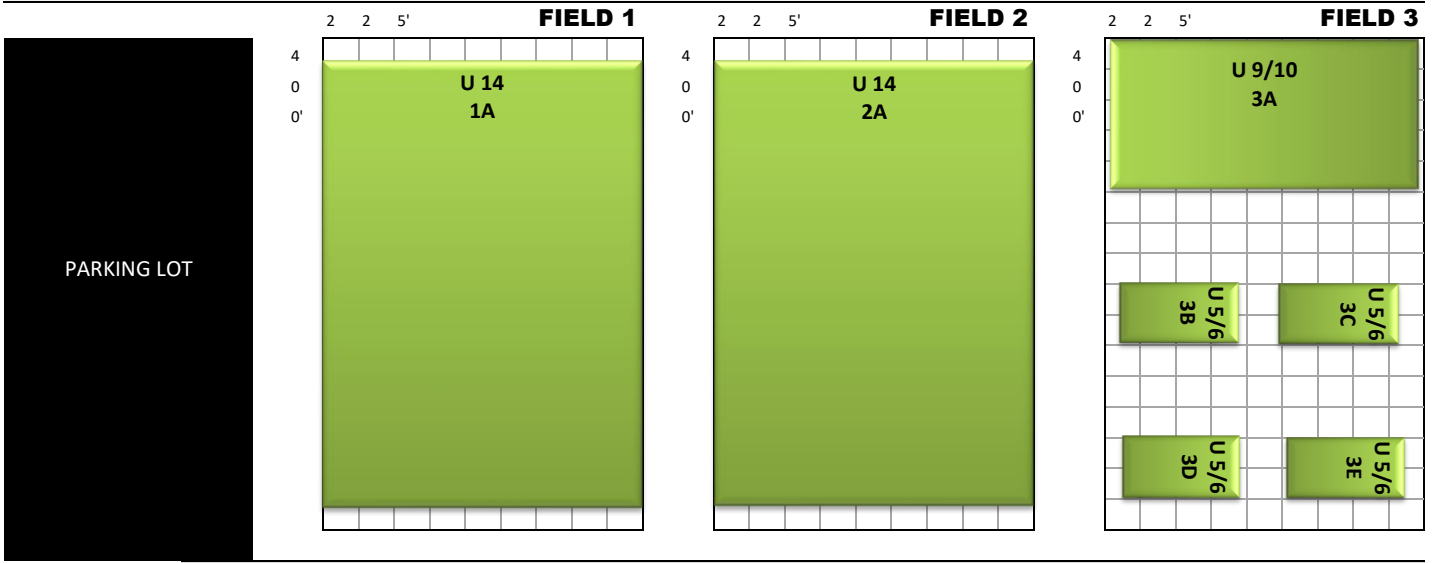

SOCCER PARK LAYOUT - Spring 2022

April 23 - June 5

WEST HAMILTON AVENUE

TRAIL / PATH

RESTROOMS
& CONCESSIONS

Indoor Sports Center

SHELTER

PARKING LOT FOR SHELTER
NO SOCCER PARKING

PLAY AREA

SCALE

☐ = 25'

- 4 - U6
- 4 - U8
- 4 - U10
- 4 - U12
- 2 - U14